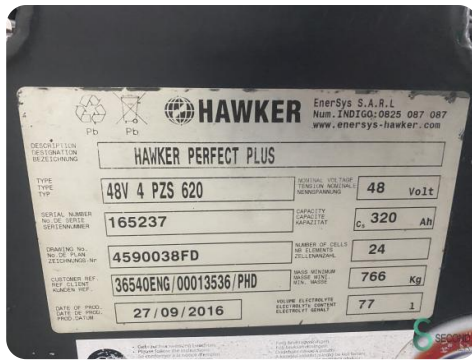

Reach truck - Hyster R1.4

Reach truck - Hyster R1.4

WKH.4328

Elektric

1400kg

11229

2010

Brand Hyster

Model R1.4

Year 2010

Specifications

Drive	Elektric
Capacity	620Ah
Brand/Type	48V 4 PZS 620
Battery voltage	48V
Battery year of construction	2016
Options	Joystick

Dimensions

Length	190
Width	127
Height	220
Weight	3306