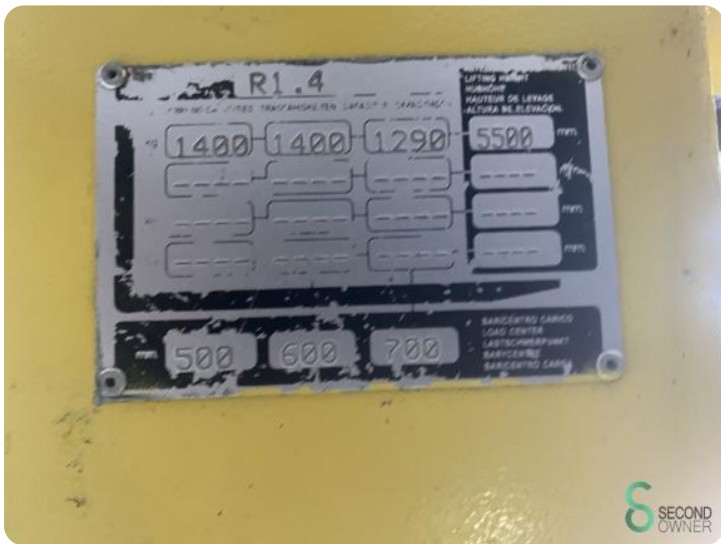

Reach truck - Hyster R1.4

Reach truck - Hyster R1.4

WKH.4328

Elektric

1400kg

11229

2010

Brand Hyster

Model R1.4

Year 2010

Specifications

Drive	Elektric
Capacity	620Ah
Brand/Type	48V 4 PZS 620
Battery voltage	48V
Battery year of construction	2016
Options	Joystick

Dimensions

Length	190
Width	127
Height	220
Weight	3306