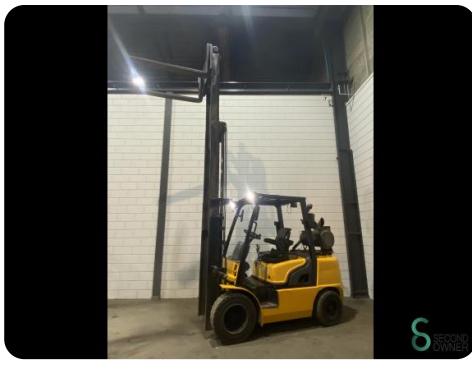

Forklift - Hyundai 33D-7E

Forklift - Hyundai 33D-7E

WKH.3919

Diesel

4250mm

3300kg

13442

2012

Brand Hyundai

Model 33D-7E

Year 2012

Specifications

Drive	Diesel
Motor brand	Kubota
Options	Free-lift, Work lights
Free lift	1250mm
Overhead clearance	2200mm
Attachment	Side-shift

Dimensions

Length	2500
Width	1200
Height	2200
Weight	5058