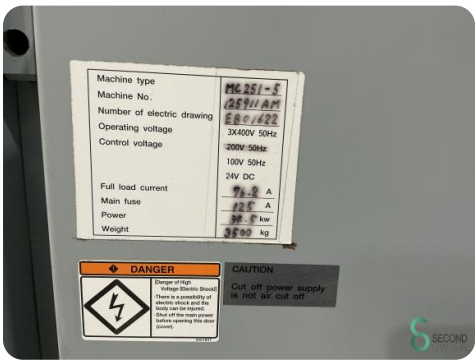

Four side moulder - IIDA MC251/5

Four side moulder - IIDA MC251/5

HOU6.927

2003

Brand	IIDA
Model	MC251/5
Year	2003

Specifications

Voltage [V]	400
Fuse [A]	125
Max planing width	230mm
Max planing height	125mm

Dimensions

Length	4200
Width	1950
Height	1800
Weight	3500

Havenweg 6
6603AS Wijchen

T: +31 6 55855207
E: Peter@secondowner.com
W: <https://secondowner.com>