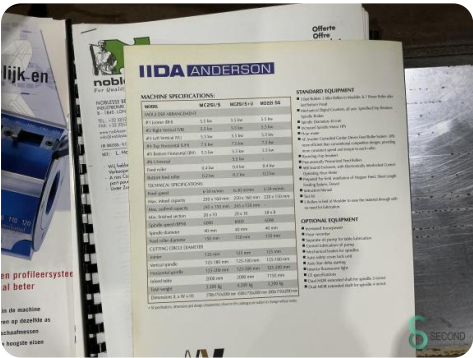

Four side moulder - IIDA MC251/5

Four side moulder - IIDA MC251/5

HOU6.927

2003

Brand	IIDA
Model	MC251/5
Year	2003

Specifications

Voltage [V]	400
Fuse [A]	125
Max planing width	230mm
Max planing height	125mm

Dimensions

Length	4200
Width	1950
Height	1800
Weight	3500

Havenweg 6
6603AS Wijchen

T: +31 6 55855207
E: Peter@secondowner.com
W: <https://secondowner.com>