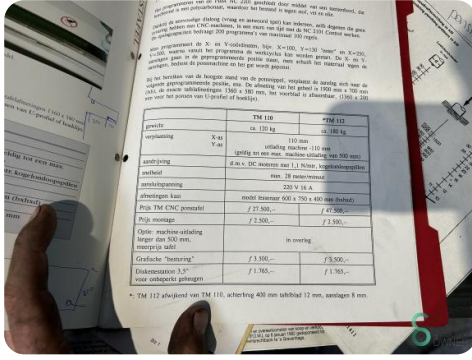

Punch & nibbling machine - IMS PHY 110

Punch & nibbling machine - IMS PHY 110

MET.1800

1997

Brand IMS
Model PHY 110
Year 1997

Specifications

Dimensions

Length

Width

Height

Weight

Havenweg 6
6603AS Wijchen

T: +31 6 14832789
E: Bram@secondowner.com
W: <https://secondowner.com>