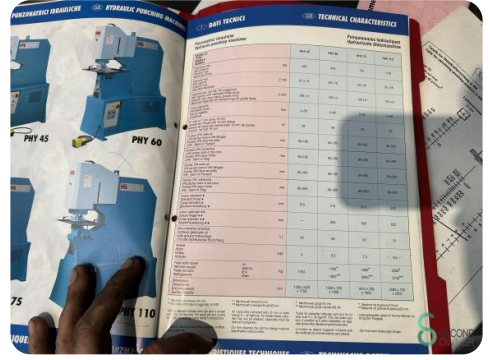

Punch & nibbling machine - IMS PHY 110

Punch & nibbling machine - IMS PHY 110

MET.1800

1997

Brand IMS
Model PHY 110
Year 1997

Specifications

Dimensions

Length

Width

Height

Weight

Havenweg 6
6603AS Wijchen

T: +31 6 14832789
E: Bram@secondowner.com
W: <https://secondowner.com>