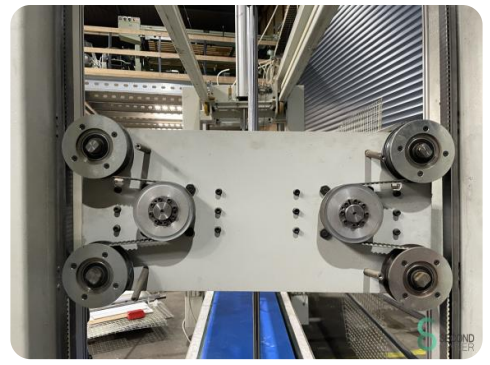

Dimensions

Length

Width

Height

Weight

Havenweg 6
6603AS Wijchen

T: +31 6 57668226
E: Glenn@secondowner.com
W: <https://secondowner.com>