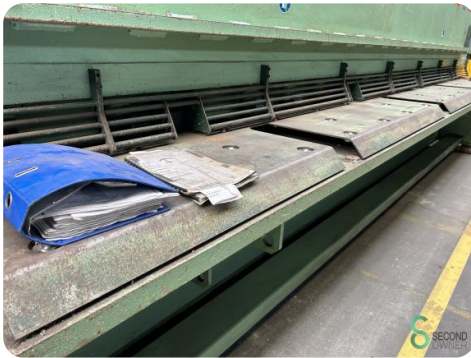

Havenweg 6
6603AS Wijchen

T: +31 6 14832789
E: Bram@secondowner.com
W: <https://secondowner.com>