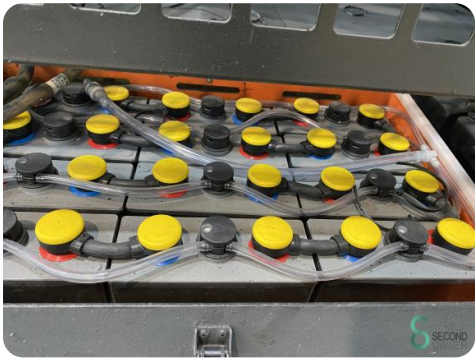

Aerial work platform - JLG 45 elektric

Aerial work platform - JLG 45 elektric

WKH.4693

Elektric

373

2005

Brand JLG
Model 45 elektric
Year 2005

Specifications

Drive	Elektric
Working height	14090
Movement	Solid rubber tires
Type	Schaar hoogwerker

Dimensions

Length	3700
Width	1650
Height	2050
Weight	5430

Havenweg 6
6603AS Wijchen

T: +31 6 11462913
E: Koen@secondowner.com
W: <https://secondowner.com>