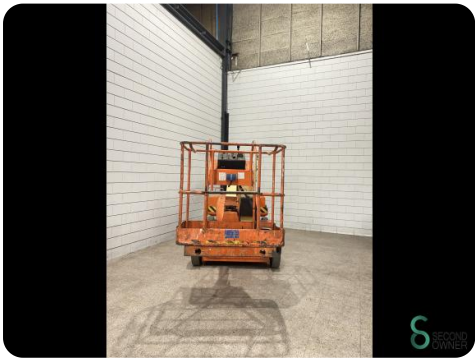

Aerial work platform - JLG N35E

Aerial work platform - JLG N35E

WKH.4797

Elektric

230

5223

1996

Brand JLG

Model N35E

Year 1996

Specifications

Drive	Elektric
Working height	12700
Movement	Solid rubber tires
Platform load capacity	230
Type	Knik hoogwerker

Dimensions

Length	5000
Width	1450
Height	2000
Weight	4912