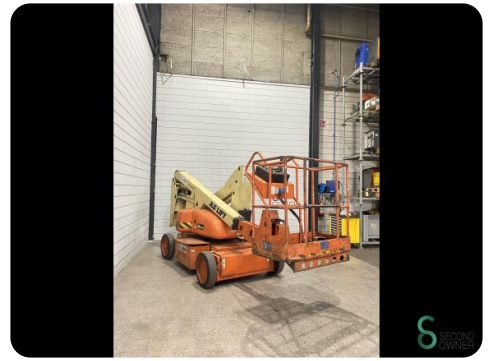

Aerial work platform - JLG N35E

Aerial work platform - JLG N35E

WKH.4797

Elektric

230

5223

1996

Brand JLG

Model N35E

Year 1996

Specifications

Drive	Elektric
Working height	12700
Movement	Solid rubber tires
Platform load capacity	230
Type	Knik hoogwerker

Dimensions

Length	5000
Width	1450
Height	2000
Weight	4912