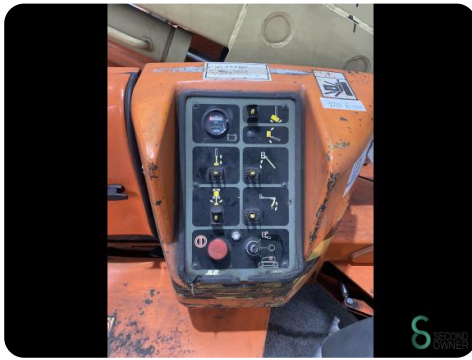

Aerial work platform - JLG N35E

Aerial work platform - JLG N35E

WKH.4797

Elektric

230

5223

1996

Brand JLG

Model N35E

Year 1996

Specifications

Drive	Elektric
Working height	12700
Movement	Solid rubber tires
Platform load capacity	230
Type	Knik hoogwerker

Dimensions

Length	5000
Width	1450
Height	2000
Weight	4912