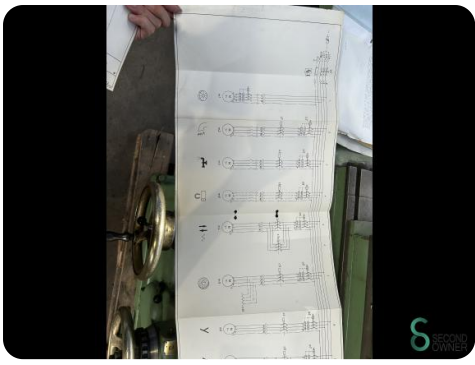

Surface grinder - Jung HF-50-RD

Surface grinder - Jung HF-50-RD

MET.706

Brand Jung
Model HF-50-RD
Year

Specifications

Dimensions

Length

Width

Height

Weight

Havenweg 6
6603AS Wijchen

T: +31 6 14832789
E: Bram@secondowner.com
W: <https://secondowner.com>