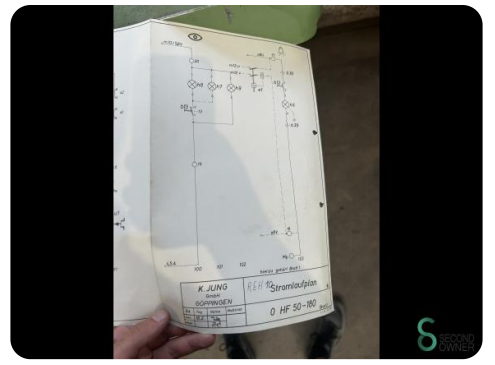

Surface grinder - Jung HF-50-RD

Surface grinder - Jung HF-50-RD

MET.706

Brand Jung
Model HF-50-RD
Year

Specifications

Dimensions

Length

Width

Height

Weight

Havenweg 6
6603AS Wijchen

T: +31 6 14832789
E: Bram@secondowner.com
W: <https://secondowner.com>