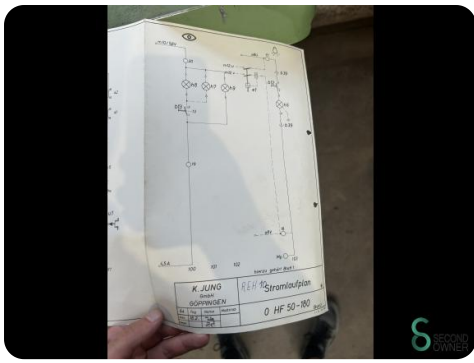

Surface grinder - Jung HF-50-RD

Surface grinder - Jung HF-50-RD

MET.706

Brand Jung
Model HF-50-RD
Year

Specifications

Dimensions

Length

Width

Height

Weight

Havenweg 6
6603AS Wijchen

T: +31 6 14832789
E: Bram@secondowner.com
W: <https://secondowner.com>