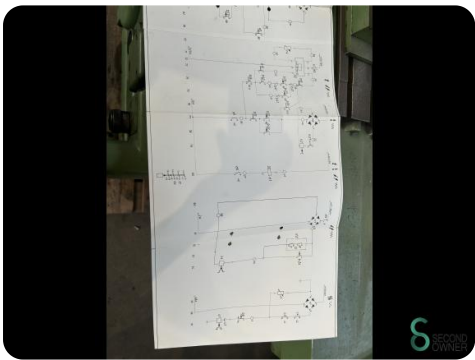

Surface grinder - Jung HF-50-RD

Surface grinder - Jung HF-50-RD

MET.706

Brand Jung
Model HF-50-RD
Year

Specifications

Dimensions

Length

Width

Height

Weight

Havenweg 6
6603AS Wijchen

T: +31 6 14832789
E: Bram@secondowner.com
W: <https://secondowner.com>