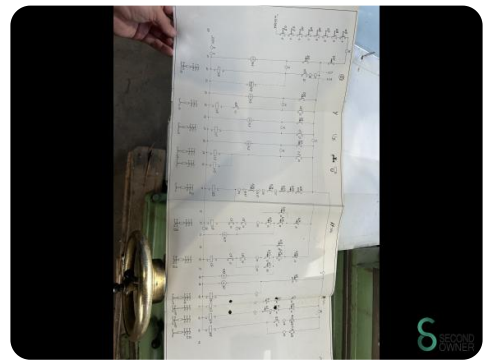

Surface grinder - Jung HF-50-RD

Surface grinder - Jung HF-50-RD

MET.706

Brand Jung
Model HF-50-RD
Year

Specifications

Dimensions

Length

Width

Height

Weight

Havenweg 6
6603AS Wijchen

T: +31 6 14832789
E: Bram@secondowner.com
W: <https://secondowner.com>