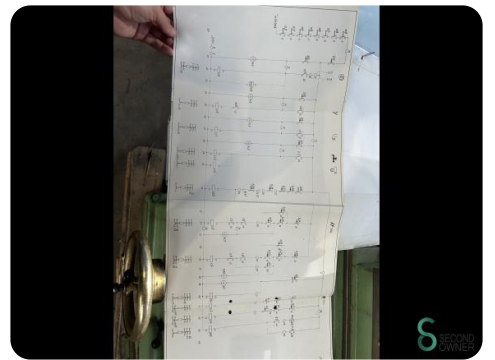

Surface grinder - Jung HF-50-RD

Surface grinder - Jung HF-50-RD

MET.706

Brand Jung
Model HF-50-RD
Year

Specifications

Dimensions

Length

Width

Height

Weight

Havenweg 6
6603AS Wijchen

T: +31 6 14832789
E: Bram@secondowner.com
W: <https://secondowner.com>