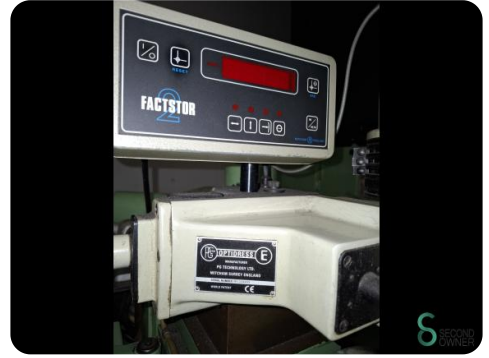

Surface grinder - Jung JF 415

Surface grinder - Jung JF 415

MET.1805

1987

Brand Jung

Model JF 415

Year 1987

Specifications

Dimensions

Length

Width

Height

Weight

Havenweg 6
6603AS Wijchen

T: +31 6 14832789
E: Bram@secondowner.com
W: <https://secondowner.com>