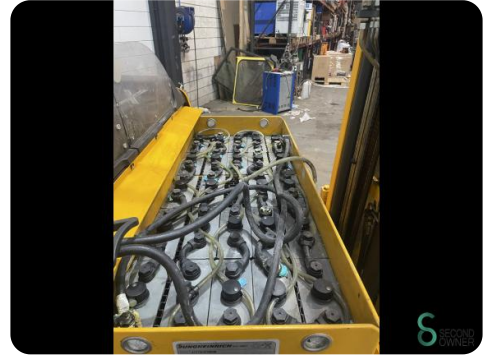

Havenweg 6
6603AS Wijchen

T: +31 6 11462913
E: Koen@secondowner.com
W: <https://secondowner.com>