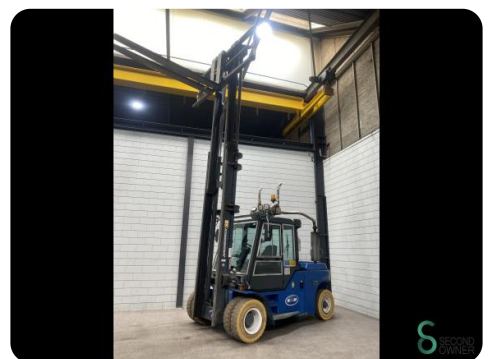

Forklift - Jungheinrich DFG 690

Forklift - Jungheinrich DFG 690

WKH7.312

9000kg

5660mm

Diesel

2007

6212

Brand Jungheinrich

Model DFG 690

Year 2007

Specifications

Drive	Diesel
Options	Full cabin, Non-marking tires, Verwarming, Work lights
Maximum fork width	2600mm
Overhead clearance	4050mm
Attachment	Side-shift, Fork positioner
Fork length	2400mm

Dimensions

Length	4000
Width	2700
Height	4050
Weight	12500

Havenweg 6
6603AS Wijchen

T: +31 6 11462913
E: Koen@secondowner.com
W: <https://secondowner.com>