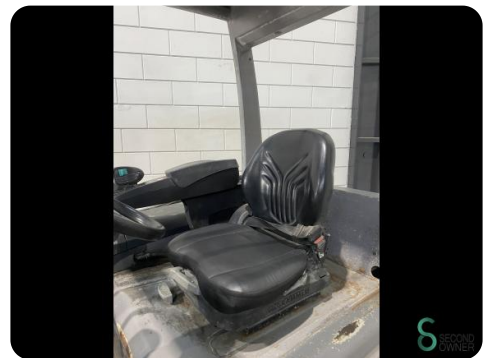

Forklift - Jungheinrich EFG 425

Forklift - Jungheinrich EFG 425

WKH.3197

Elektric

4000mm

2500kg

5427

2016

Brand Jungheinrich

Model EFG 425

Year 2016

Specifications

Drive	Elektric
Capacity	775Ah
Battery voltage	80V
Options	Work lights
Overhead clearance	2600mm
Attachment	Side-shift

Dimensions

Length	2200
Width	1200
Height	2600
Weight	4736