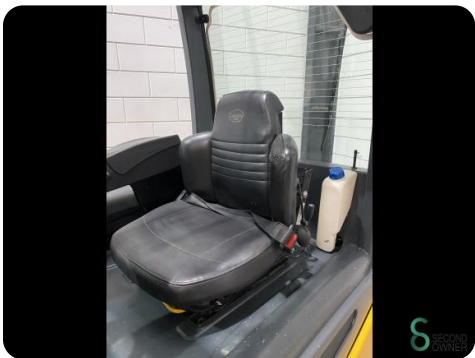

Havenweg 6
6603AS Wijchen

T: +31 6 11462913
E: Koen@secondowner.com
W: <https://secondowner.com>