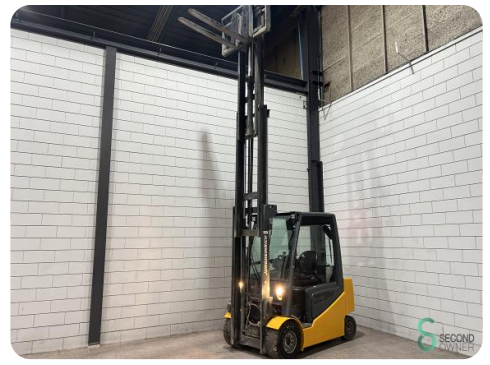

Brand Jungheinrich

Model EFG 430

Year 2013

Specifications

Drive	Elektric
Capacity	775Ah
Battery test result	62%
Brand/Type	Jungheinrich 5PZS775
Battery voltage	80V
Battery year of construction	2019

Dimensions

Length	2400
Width	1198
Height	2280
Weight	5055

Havenweg 6
6603AS Wijchen

T: +31 6 11462913
E: Koen@secondowner.com
W: <https://secondowner.com>