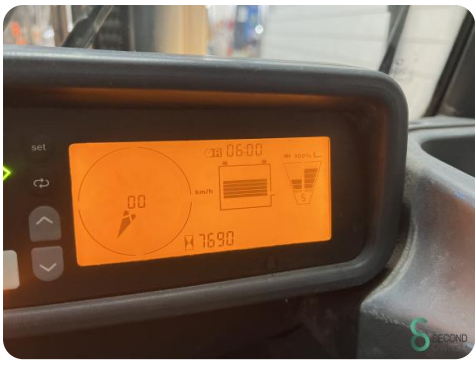

Brand Jungheinrich

Model EFG 430

Year 2013

Specifications

Drive	Elektric
Capacity	775Ah
Battery test result	62%
Brand/Type	Jungheinrich 5PZS775
Battery voltage	80V
Battery year of construction	2019

Dimensions

Length	2400
Width	1198
Height	2280
Weight	5055

Havenweg 6
6603AS Wijchen

T: +31 6 11462913
E: Koen@secondowner.com
W: <https://secondowner.com>