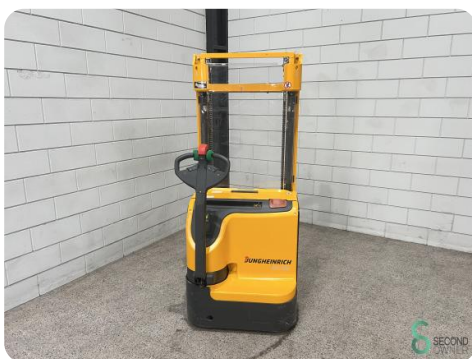

## Stacker - Jungheinrich EJC 212

## Stacker - Jungheinrich EJC 212

WKH6.138

Elektric

249

2011

**Brand** Jungheinrich

**Model** EJC 212

**Year** 2011

### Dimensions

<b>Length</b>	2000
<b>Width</b>	800
<b>Height</b>	1900
<b>Weight</b>	980

Type	EJC 212-290ZT	Code	290 ZT
Serial no.	90398802	Year of manufacture	2011
Nominal discharge capacity	1200 kg	Load capacity without load centre distance	600 mm
Frontal discharge		Height of fork	850 mm
Battery	24 V	Battery capacity (nominal)	230 / 256 kg
Jungheinrich AG, D-22047 Hamburg, Germany			
Leverancier: Manufacturer			

Type	EJC 212-290ZT	Code	290 ZT
Serial no.	90398802	Year of manufacture	2011
Nominal discharge capacity	1200 kg	Load capacity without load centre distance	600 mm
Frontal discharge		Height of fork	850 mm
Battery	24 V	Battery capacity (nominal)	230 / 256 kg
Jungheinrich AG, D-22047 Hamburg, Germany			
Leverancier: Manufacturer			