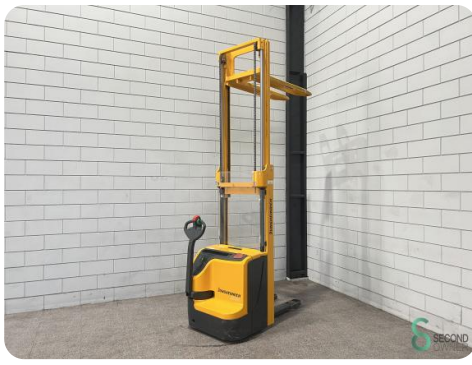

## Stacker - Jungheinrich EJC 212

## Stacker - Jungheinrich EJC 212

WKH6.138

Elektric

249

2011

**Brand** Jungheinrich

**Model** EJC 212

**Year** 2011

### Dimensions

<b>Length</b>	2000
<b>Width</b>	800
<b>Height</b>	1900
<b>Weight</b>	980

Type	EJC 212-290ZT	Code	290 ZT
Serial no.	90398802	Year of manufacture	2011
Nominal discharge capacity	1200 kg	Load capacity without load centre distance	600 mm
Frontal discharge		Height of fork	850 mm
Battery	24 V	Battery capacity (nominal)	230 / 256 kg
Jungheinrich AG, D-22047 Hamburg, Germany			
Leverancier: Manufacturer			

Type	EJC 212-290ZT	Code	290 ZT
Serial no.	90398802	Year of manufacture	2011
Nominal discharge capacity	1200 kg	Load capacity without load centre distance	600 mm
Frontal discharge		Height of fork	850 mm
Battery	24 V	Battery capacity (nominal)	230 / 256 kg
Jungheinrich AG, D-22047 Hamburg, Germany			
Leverancier: Manufacturer			