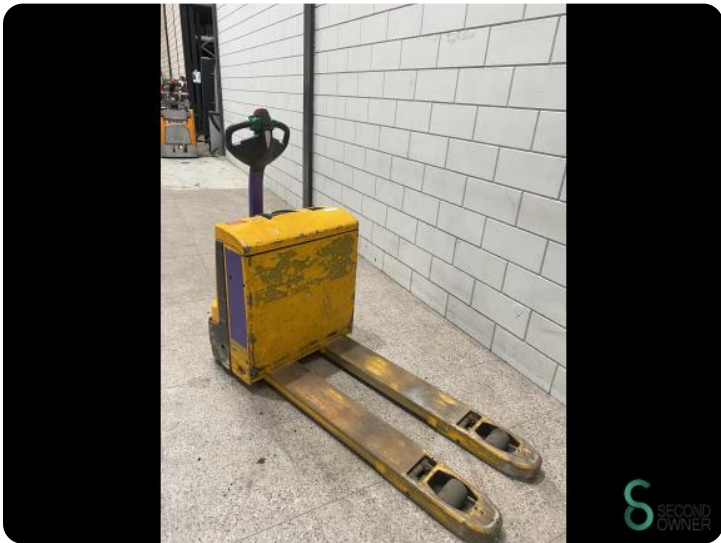

Pallet truck - Jungheinrich EJE 120

Pallet truck - Jungheinrich EJE 120

WKH5.393

Elektric

3019

2014

Brand Jungheinrich

Model EJE 120

Year 2014

Specifications

Drive	Elektric
Capacity	150Ah
Battery voltage	24V
Battery year of construction	2018
Fork length	1200mm
Lifting capacity	1200kg

Dimensions

Length	1800
Width	750
Height	1350
Weight	475