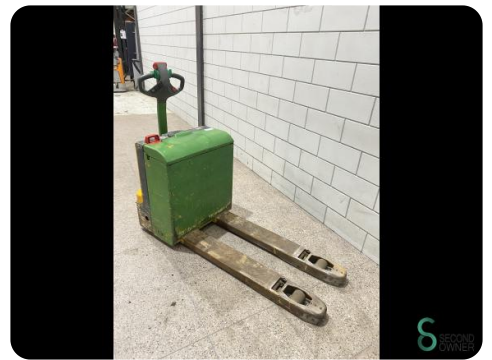

Pallet truck - Jungheinrich EJE116

Pallet truck - Jungheinrich EJE116

WKH5.392

Elektric

2588

2006

Brand Jungheinrich

Model EJE116

Year 2006

Specifications

| | |
|-------------------------|----------|
| Drive | Elektric |
| Fork length | 1150mm |
| Lifting capacity | 1600kg |
| Lifting height | 200mm |
| Fork width | 530mm |

Dimensions

| | |
|---------------|------|
| Length | 1800 |
| Width | 750 |
| Height | 1350 |
| Weight | 475 |

Havenweg 6
6603AS Wijchen

T: +31 6 11462913
E: Koen@secondowner.com
W: <https://secondowner.com>