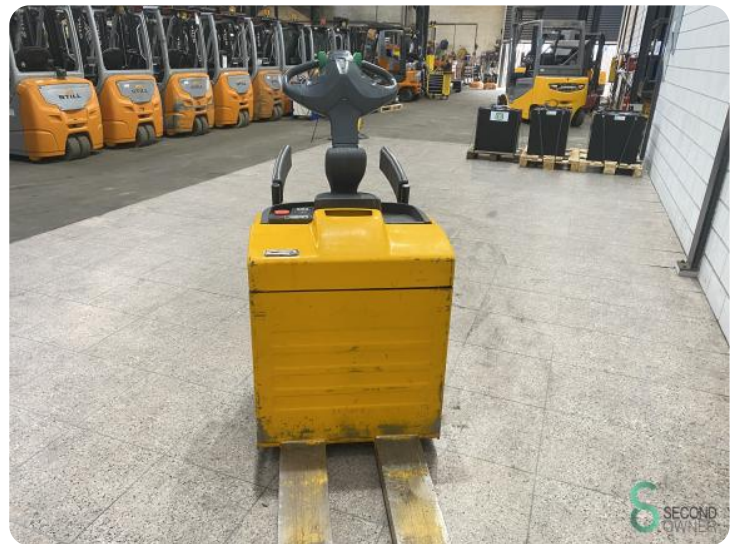

Pallet truck - Jungheinrich ERE 120

Pallet truck - Jungheinrich ERE 120

WKH6.360

Elektric

4823

Brand Jungheinrich

Model ERE 120

Year

Specifications

Drive	Elektric
Capacity	250Ah
Brand/Type	Jungheinrich
Battery voltage	24V
Battery year of construction	2020
Fork length	1000mm

Dimensions

Length	2000
Width	800
Height	1500
Weight	400

Havenweg 6
6603AS Wijchen
T: +31 6 11462913
E: Koen@secondowner.com
W: <https://secondowner.com>