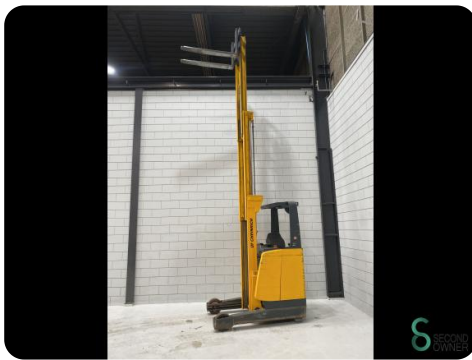

Reach truck - Jungheinrich ETM214

Reach truck - Jungheinrich ETM214

WKH.4302

Elektric

1400kg

19124

2002

Brand Jungheinrich

Model

Year 2002

Specifications

| | |
|------------------------|-------------------------|
| Drive | Elektric |
| Capacity | 465Ah |
| Brand/Type | Jungheinrich 03 EPZS |
| Battery voltage | 48V |
| Options | Joystick, Free-lift |
| Free lift | 1850mm |

Dimensions

| | |
|---------------|------|
| Length | 1900 |
| Width | 1120 |
| Height | 2350 |
| Weight | 3064 |

Havenweg 6
6603AS Wijchen

T: +31 6 11462913
E: Koen@secondowner.com
W: <https://secondowner.com>