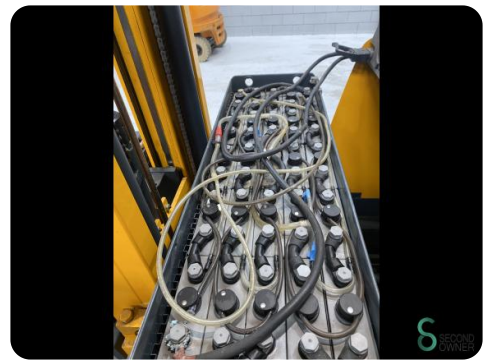

Reach truck - Jungheinrich ETM214

Reach truck - Jungheinrich ETM214

WKH.4302

Elektric

1400kg

19124

2002

Brand Jungheinrich

Model

Year 2002

Specifications

| | |
|------------------------|-------------------------|
| Drive | Elektric |
| Capacity | 465Ah |
| Brand/Type | Jungheinrich 03 EPZS |
| Battery voltage | 48V |
| Options | Joystick, Free-lift |
| Free lift | 1850mm |

Dimensions

| | |
|---------------|------|
| Length | 1900 |
| Width | 1120 |
| Height | 2350 |
| Weight | 3064 |

Havenweg 6
6603AS Wijchen

T: +31 6 11462913
E: Koen@secondowner.com
W: <https://secondowner.com>