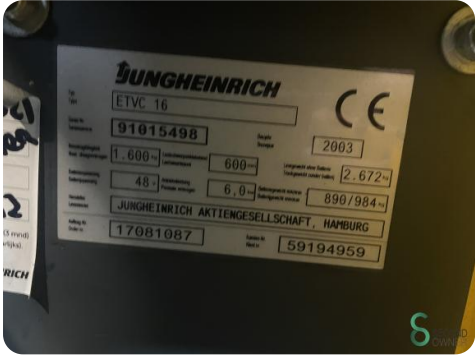

Reach truck - Jungheinrich ETV C16

Reach truck - Jungheinrich ETV C16

WKH.3813

Elektric

1600kg

15023

2003

Brand Jungheinrich

Model ETV C16

Year 2003

Specifications

Drive	Elektric
Capacity	560Ah
Brand/Type	Jungheinrich 04 EPZS
Battery voltage	48V
Options	Free-lift
Free lift	2080mm

Dimensions

Length	1950
Width	1350
Height	2740
Weight	3656