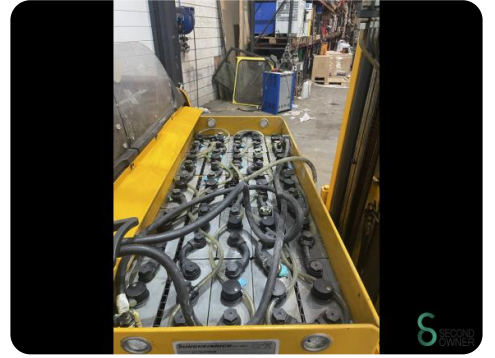

Reach truck - Jungheinrich ETV C16

Reach truck - Jungheinrich ETV C16

WKH.3813

Elektric

1600kg

15023

2003

Brand Jungheinrich

Model ETV C16

Year 2003

Specifications

Drive	Elektric
Capacity	560Ah
Brand/Type	Jungheinrich 04 EPZS
Battery voltage	48V
Options	Free-lift
Free lift	2080mm

Dimensions

Length	1950
Width	1350
Height	2740
Weight	3656