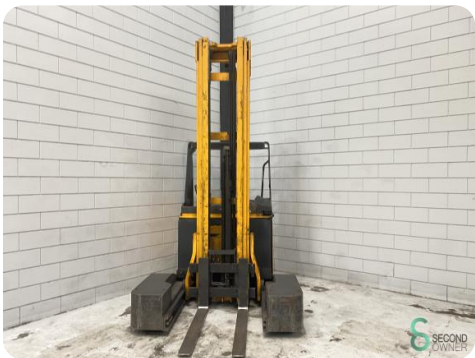

Model ETV-Q 25

Year 2010

Specifications

Drive	Elektric
Capacity	775Ah
Brand/Type	Battec 5 PZS
Battery voltage	48V
Battery year of construction	2017
Inspection valid until	04.2024

Dimensions

Length	2100
Width	1750
Height	
Weight	4267