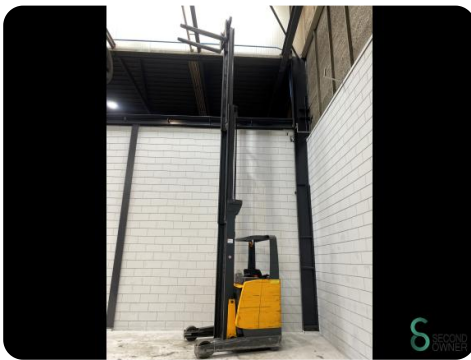

Model ETV14

Year 1998

Specifications

| | |
|-------------------------------------|----------|
| Drive | Elektric |
| Battery voltage | 48V |
| Battery year of construction | 2006 |
| Options | Joystick |
| Free lift | 2400mm |
| Overhead clearance | 2950mm |

Dimensions

| | |
|---------------|------|
| Length | 1900 |
| Width | 1240 |
| Height | |
| Weight | 3715 |

Havenweg 6
6603AS Wijchen

T: +31 6 11462913
E: Koen@secondowner.com
W: <https://secondowner.com>