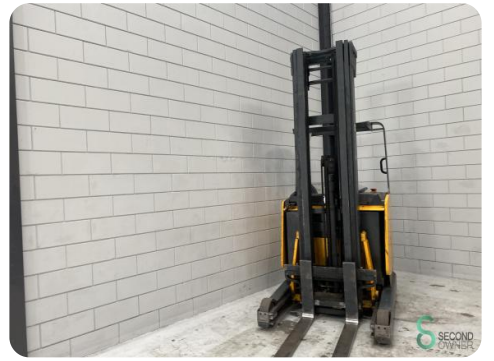

Model ETV14

Year 1998

Specifications

| | |
|-------------------------------------|----------|
| Drive | Elektric |
| Battery voltage | 48V |
| Battery year of construction | 2006 |
| Options | Joystick |
| Free lift | 2400mm |
| Overhead clearance | 2950mm |

Dimensions

| | |
|---------------|------|
| Length | 1900 |
| Width | 1240 |
| Height | |
| Weight | 3715 |

Havenweg 6
6603AS Wijchen

T: +31 6 11462913
E: Koen@secondowner.com
W: <https://secondowner.com>