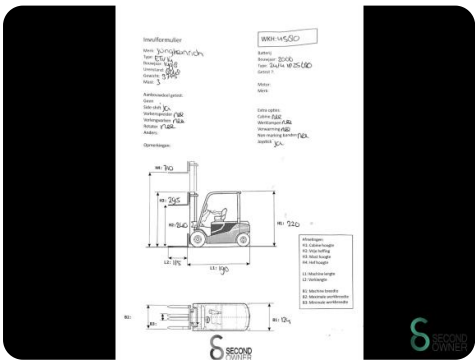

Reach truck - Jungheinrich ETV14

Reach truck - Jungheinrich ETV14

WKH.4580

Elektric

1400kg

8668

1998

Brand Jungheinrich

Model ETV14

Year 1998

Specifications

| | |
|-------------------------------------|----------|
| Drive | Elektric |
| Battery voltage | 48V |
| Battery year of construction | 2006 |
| Options | Joystick |
| Free lift | 2400mm |
| Overhead clearance | 2950mm |

Dimensions

| | |
|---------------|------|
| Length | 1900 |
| Width | 1240 |
| Height | |
| Weight | 3715 |

Havenweg 6
6603AS Wijchen

T: +31 6 11462913
E: Koen@secondowner.com
W: <https://secondowner.com>