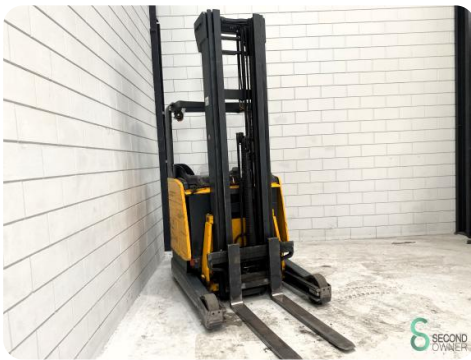

Reach truck - Jungheinrich ETV14

Reach truck - Jungheinrich ETV14

WKH.4580

Elektric

1400kg

8668

1998

Brand Jungheinrich

Model ETV14

Year 1998

Specifications

| | |
|-------------------------------------|----------|
| Drive | Elektric |
| Battery voltage | 48V |
| Battery year of construction | 2006 |
| Options | Joystick |
| Free lift | 2400mm |
| Overhead clearance | 2950mm |

Dimensions

| | |
|---------------|------|
| Length | 1900 |
| Width | 1240 |
| Height | |
| Weight | 3715 |

Havenweg 6
6603AS Wijchen

T: +31 6 11462913
E: Koen@secondowner.com
W: <https://secondowner.com>