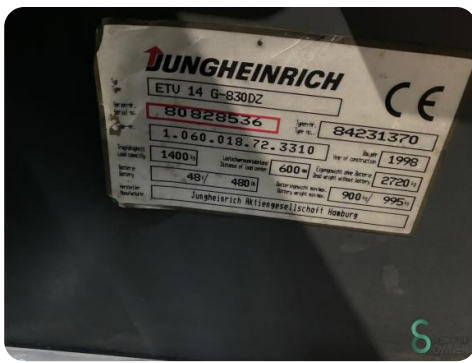

Reach truck - Jungheinrich ETV14

Reach truck - Jungheinrich ETV14

WKH.4580

Elektric

1400kg

8668

1998

Brand Jungheinrich

Model ETV14

Year 1998

Specifications

| | |
|-------------------------------------|----------|
| Drive | Elektric |
| Battery voltage | 48V |
| Battery year of construction | 2006 |
| Options | Joystick |
| Free lift | 2400mm |
| Overhead clearance | 2950mm |

Dimensions

| | |
|---------------|------|
| Length | 1900 |
| Width | 1240 |
| Height | |
| Weight | 3715 |

Havenweg 6
6603AS Wijchen

T: +31 6 11462913
E: Koen@secondowner.com
W: <https://secondowner.com>