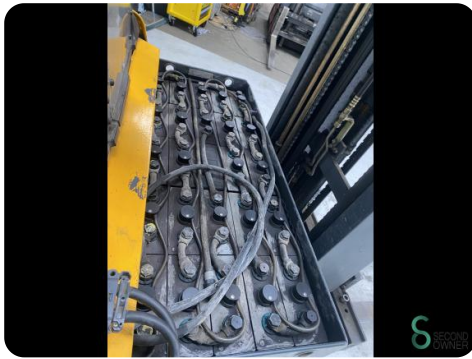

Reach truck - Jungheinrich ETV14

Reach truck - Jungheinrich ETV14

WKH.4580

Elektric

1400kg

8668

1998

Brand Jungheinrich

Model ETV14

Year 1998

Specifications

| | |
|-------------------------------------|----------|
| Drive | Elektric |
| Battery voltage | 48V |
| Battery year of construction | 2006 |
| Options | Joystick |
| Free lift | 2400mm |
| Overhead clearance | 2950mm |

Dimensions

| | |
|---------------|------|
| Length | 1900 |
| Width | 1240 |
| Height | |
| Weight | 3715 |

Havenweg 6
6603AS Wijchen

T: +31 6 11462913
E: Koen@secondowner.com
W: <https://secondowner.com>