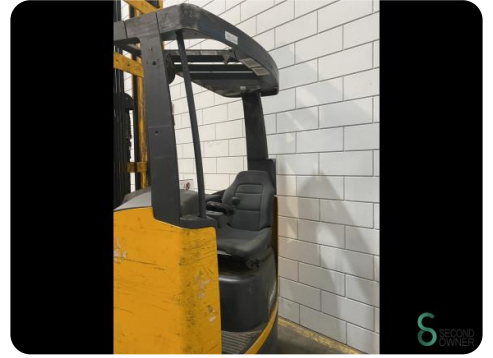

Reach truck - Jungheinrich ETV216

Reach truck - Jungheinrich ETV216

WKH.4126

Elektric

1600kg

24085

2012

Brand Jungheinrich

Model

Year 2012

Specifications

Drive	Elektric
Capacity	775Ah
Battery voltage	48V
Options	Joystick, Non-marking tires
Free lift	2900mm
Overhead clearance	3450mm

Dimensions

Length	1900
Width	1270
Height	
Weight	3896