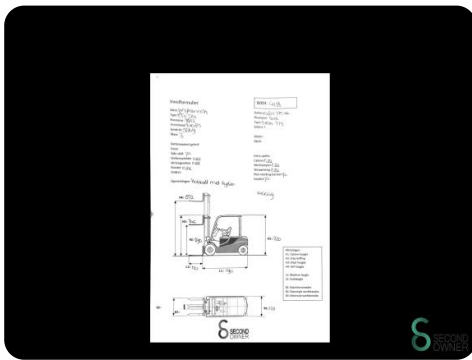

Model

Year 2012

Specifications

Drive	Elektric
Capacity	775Ah
Battery voltage	48V
Options	Joystick, Non-marking tires
Free lift	2900mm
Overhead clearance	3450mm

Dimensions

Length	1900
Width	1270
Height	
Weight	3896