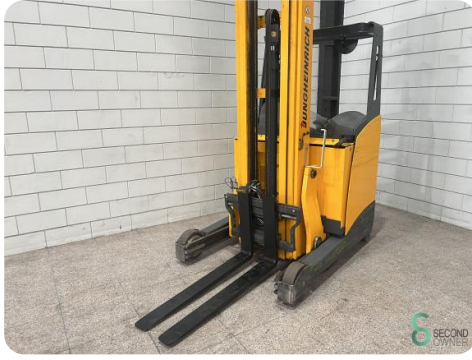

Reach truck - Jungheinrich ETV216

Reach truck - Jungheinrich ETV216

WKH.3994

Elektric

1600kg

13457

2010

Brand Jungheinrich

Model

Year 2010

Specifications

Drive	Elektric
Capacity	775Ah
Brand/Type	Hawker 5PZM775
Battery voltage	48V
Battery year of construction	2017
Options	Free-lift, Joystick

Dimensions

Length	1800
Width	1270
Height	3690
Weight	4100