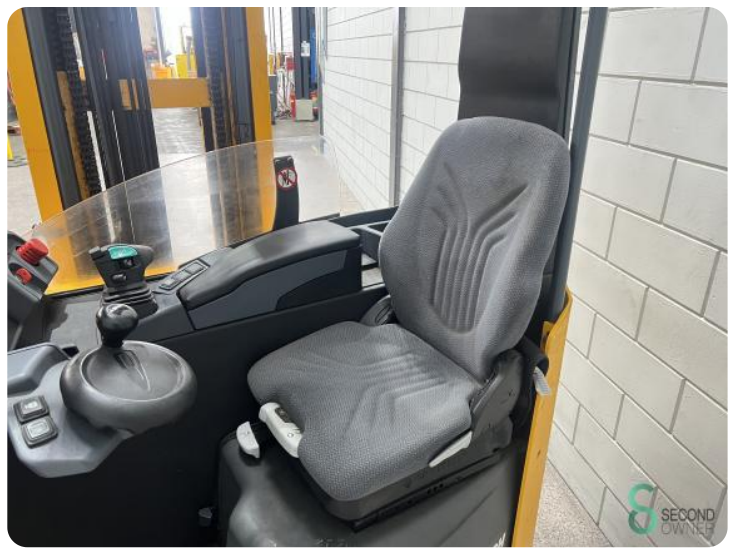

Reach truck - Jungheinrich ETV216

Reach truck - Jungheinrich ETV216

WKH.3994

Elektric

1600kg

13457

2010

Brand Jungheinrich

Model

Year 2010

Specifications

Drive	Elektric
Capacity	775Ah
Brand/Type	Hawker 5PZM775
Battery voltage	48V
Battery year of construction	2017
Options	Free-lift, Joystick

Dimensions

Length	1800
Width	1270
Height	3690
Weight	4100