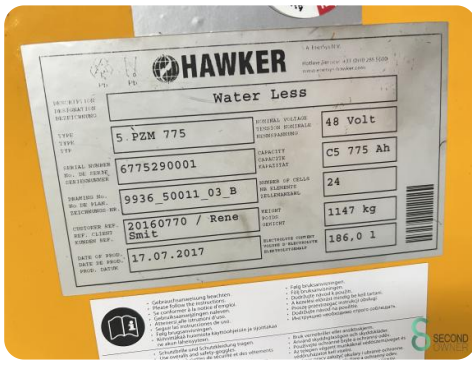

Reach truck - Jungheinrich ETV216

Reach truck - Jungheinrich ETV216

WKH.3994

Elektric

1600kg

13457

2010

Brand Jungheinrich

Model

Year 2010

Specifications

Drive	Elektric
Capacity	775Ah
Brand/Type	Hawker 5PZM775
Battery voltage	48V
Battery year of construction	2017
Options	Free-lift, Joystick

Dimensions

Length	1800
Width	1270
Height	3690
Weight	4100