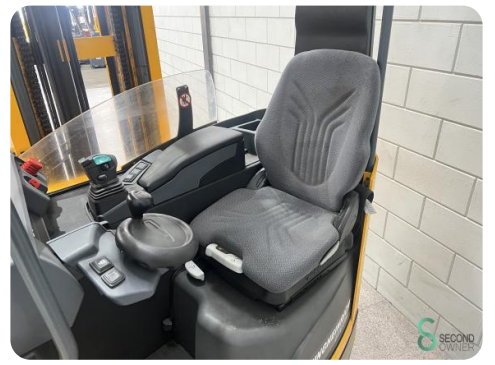

Model

Year 2010

Specifications

Drive	Elektric
Capacity	775Ah
Brand/Type	Hawker 5PZM775
Battery voltage	48V
Battery year of construction	2017
Options	Free-lift, Joystick

Dimensions

Length	1800
Width	1270
Height	3690
Weight	4100