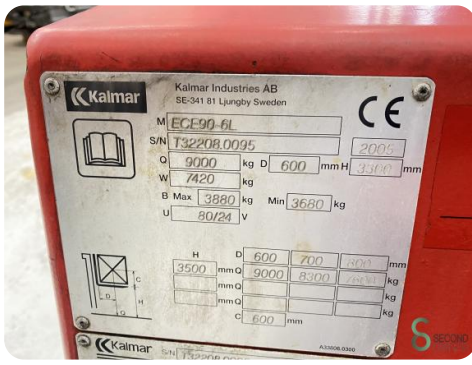

Forklift - Kalmar

Forklift - Kalmar

WKH.4694

Elektric

3550mm

9000kg

11000

2005

Brand Kalmar

Model

Year 2005

Specifications

Drive	Elektric
Maximum fork width	2020mm
Overhead clearance	2900mm
Attachment	Fork positioner, Side-shift
Fork length	2400mm
Lifting capacity	9000kg

Dimensions

Length	4000
Width	2000
Height	2650
Weight	11