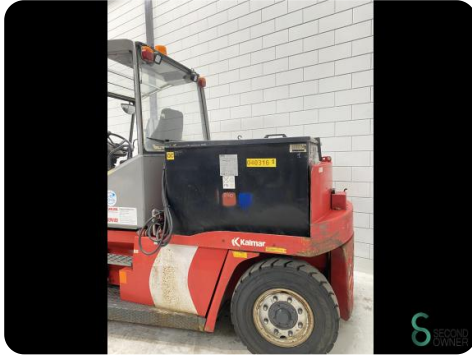

Forklift - Kalmar

Forklift - Kalmar

WKH.4694

Elektric

3550mm

9000kg

11000

2005

Brand Kalmar

Model

Year 2005

Specifications

Drive	Elektric
Maximum fork width	2020mm
Overhead clearance	2900mm
Attachment	Fork positioner, Side-shift
Fork length	2400mm
Lifting capacity	9000kg

Dimensions

Length	4000
Width	2000
Height	2650
Weight	11