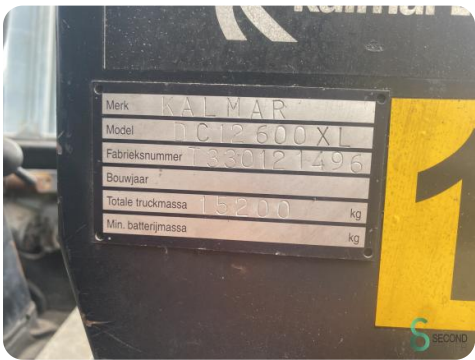

Forklift - Kalmar DC 12-600

Forklift - Kalmar DC 12-600

WKH5.684

12000kg

4500mm

Diesel

1991

13146

Brand Kalmar

Model DC 12-600

Year 1991

Specifications

Drive	Diesel
Motor brand	Volvo
Options	Full cabin, Work lights, Air tires, Verwarming
Maximum fork width	2200mm
Overhead clearance	3780mm
Attachment	Fork positioner

Dimensions

Length	4600
Width	2500
Height	3780
Weight	15200

Havenweg 6
6603AS Wijchen

T: +31 6 11462913
E: Koen@secondowner.com
W: <https://secondowner.com>