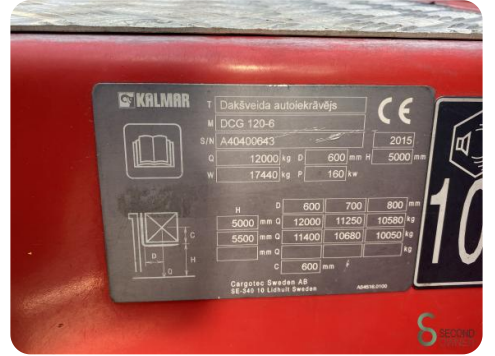

Forklift - Kalmar DCG120-6

Forklift - Kalmar DCG120-6

WKH.4670

Diesel

5480mm

12000kg

25000

2015

Brand Kalmar

Model DCG120-6

Year 2015

Specifications

Drive	Diesel
Motor brand	Kalmar
Options	Air tires, Work lights
Maximum fork width	280mm
Overhead clearance	4250mm
Attachment	Side-shift, Rotator

Dimensions

Length	4800
Width	2500
Height	2900
Weight	17440

Havenweg 6
6603AS Wijchen

T: +31 6 11462913
E: Koen@secondowner.com
W: <https://secondowner.com>