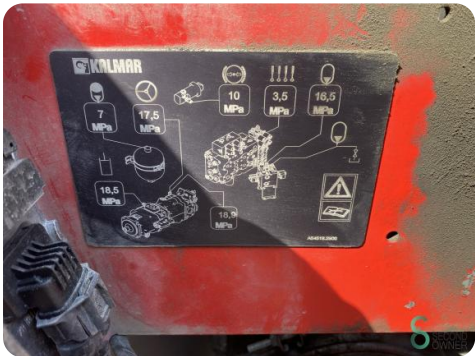

Brand Kalmar

Model DCG120-6

Year 2015

Specifications

Drive	Diesel
Motor brand	Kalmar
Options	Air tires, Work lights
Maximum fork width	280mm
Overhead clearance	4250mm
Attachment	Side-shift, Rotator

Dimensions

Length	4800
Width	2500
Height	2900
Weight	17440

Havenweg 6
6603AS Wijchen

T: +31 6 11462913
E: Koen@secondowner.com
W: <https://secondowner.com>