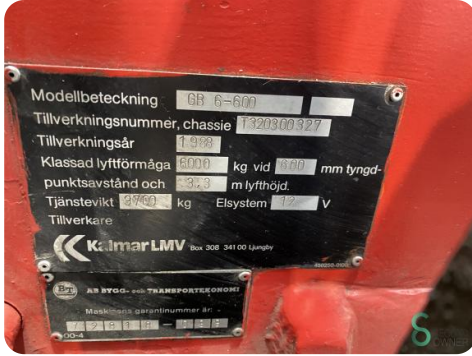

Forklift - Kalmar GB 6-600

Forklift - Kalmar GB 6-600

WKH.4696

ST
5100mm

KG
6000kg

3944

1989

Brand Kalmar

Model GB 6-600

Year 1989

Specifications

Overhead clearance 3640mm

Fork length 1600mm

Lifting capacity 6000kg

Lifting height 5100mm

Dimensions

Length

Width

Height

Weight

Havenweg 6
6603AS Wijchen

T: +31 6 11462913
E: Koen@secondowner.com
W: <https://secondowner.com>