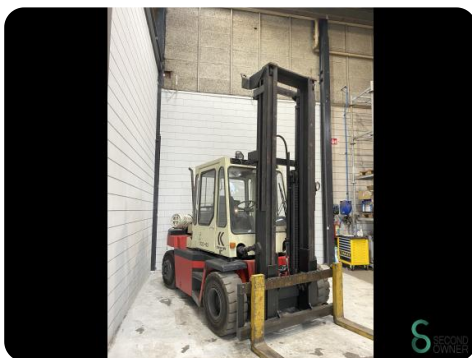

Havenweg 6
6603AS Wijchen

T: +31 6 11462913
E: Koen@secondowner.com
W: <https://secondowner.com>