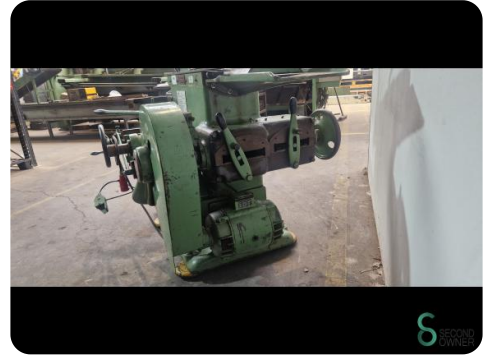

Havenweg 6
6603AS Wijchen

T: +31 6 14832789
E: Bram@secondowner.com
W: <https://secondowner.com>