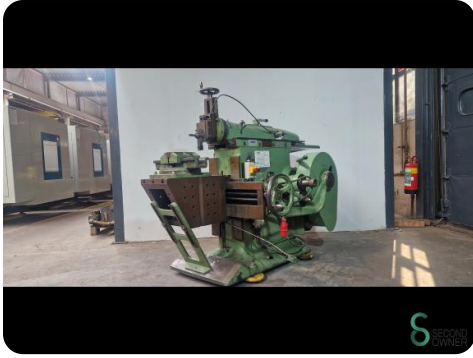

Havenweg 6
6603AS Wijchen

T: +31 6 14832789
E: Bram@secondowner.com
W: <https://secondowner.com>