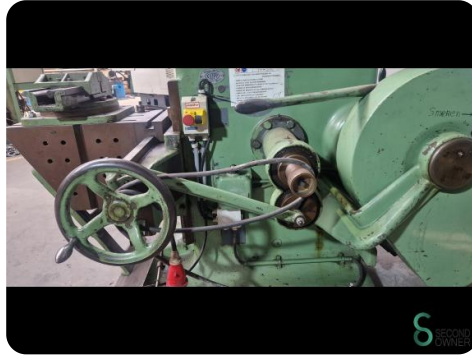

Havenweg 6
6603AS Wijchen

T: +31 6 14832789
E: Bram@secondowner.com
W: <https://secondowner.com>