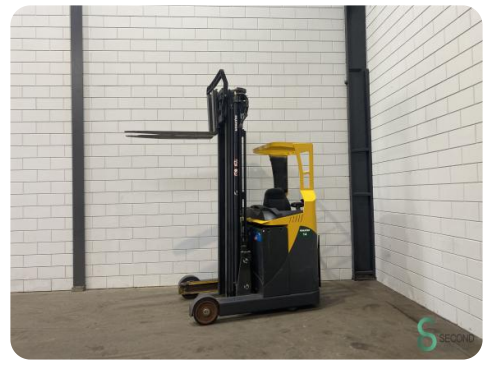

Reach truck - Komatsu

Reach truck - Komatsu

WKH.4060

Elektric

1400kg

3482

2010

Brand Komatsu

Model

Year 2010

Specifications

Drive	Elektric
Battery voltage	48V
Options	Free-lift
Free lift	2350mm
Overhead clearance	2900mm
Fork length	1150mm

Dimensions

Length	1900
Width	1260
Height	2900
Weight	3506

Havenweg 6
6603AS Wijchen