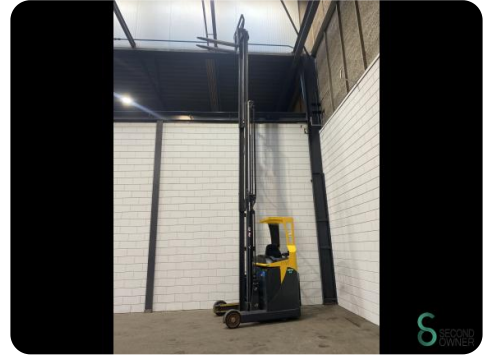

Reach truck - Komatsu

Reach truck - Komatsu

WKH.4060

Elektric

1400kg

3482

2010

Brand Komatsu

Model

Year 2010

Specifications

Drive	Elektric
Battery voltage	48V
Options	Free-lift
Free lift	2350mm
Overhead clearance	2900mm
Fork length	1150mm

Dimensions

Length	1900
Width	1260
Height	2900
Weight	3506

Havenweg 6
6603AS Wijchen