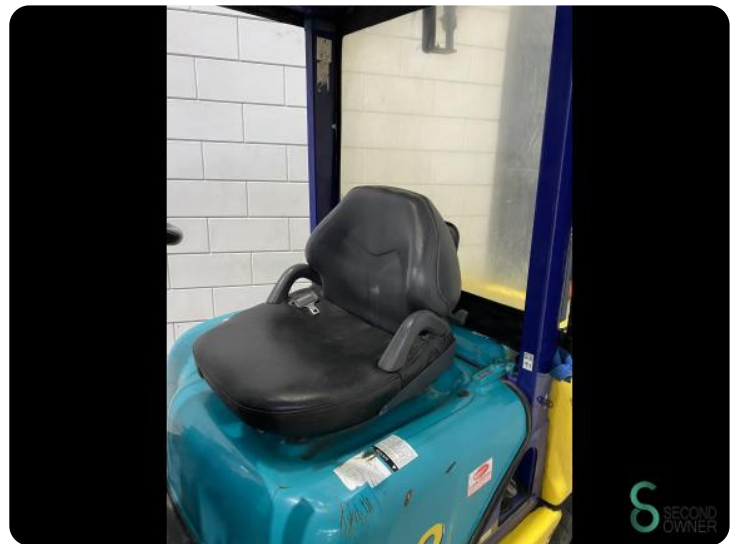

Forklift - Komatsu FD 20 T 10

Forklift - Komatsu FD 20 T 10

WKH5.773

Diesel

3330mm

2000kg

4395

Brand Komatsu

Model FD 20 T 10

Year

Specifications

Drive	Diesel
Motor brand	Komatsu
Options	Work lights, Free-lift, Half cabin
Free lift	1620mm
Overhead clearance	2200mm
Attachment	Side-shift

Dimensions

Length	2500
Width	1200
Height	2200
Weight	3710