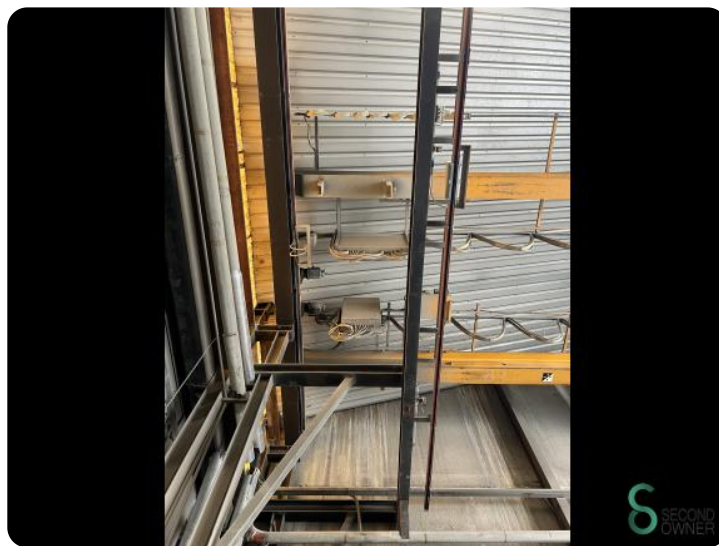

Havenweg 6
6603AS Wijchen

T: +31 6 57359756
E: Lukas@secondowner.com
W: <https://secondowner.com>