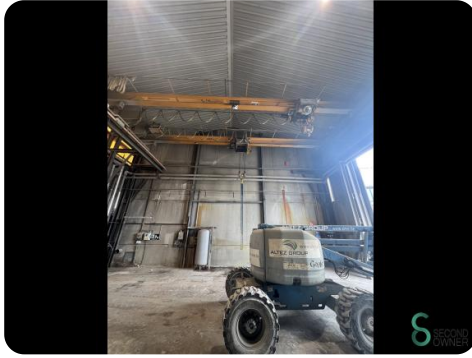

Overhead crane - Konecranes 6300kg

Overhead crane - Konecranes 6300kg

SEC.449

1990

Brand Konecranes

Model 6300kg

Year 1990

Specifications

Dimensions

Length

Width

Height

Weight

Havenweg 6
6603AS Wijchen

T: +31 6 57359756
E: Lukas@secondowner.com
W: <https://secondowner.com>