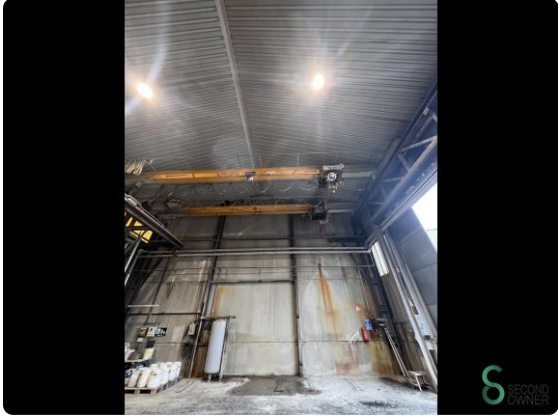

Overhead crane - Konecranes 6300kg

Overhead crane - Konecranes 6300kg

SEC.449

1990

Brand Konecranes

Model 6300kg

Year 1990

Specifications

Dimensions

Length

Width

Height

Weight

Havenweg 6
6603AS Wijchen

T: +31 6 57359756
E: Lukas@secondowner.com
W: <https://secondowner.com>