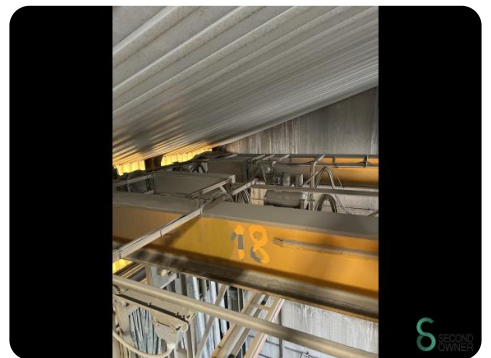

Overhead crane - Konecranes 6300kg

Overhead crane - Konecranes 6300kg

SEC.449

1990

Brand Konecranes

Model 6300kg

Year 1990

Specifications

Dimensions

Length

Width

Height

Weight

Havenweg 6
6603AS Wijchen

T: +31 6 57359756
E: Lukas@secondowner.com
W: <https://secondowner.com>