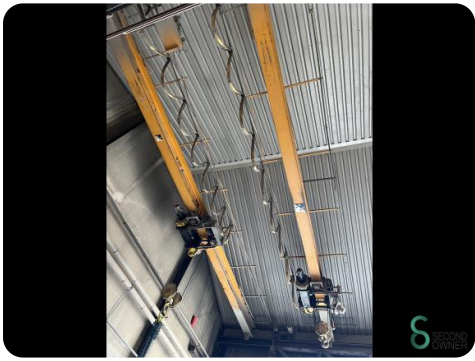

Overhead crane - Konecranes 6300kg

Overhead crane - Konecranes 6300kg

SEC.449

1990

Brand Konecranes

Model 6300kg

Year 1990

Specifications

Dimensions

Length

Width

Height

Weight

Havenweg 6
6603AS Wijchen

T: +31 6 57359756
E: Lukas@secondowner.com
W: <https://secondowner.com>