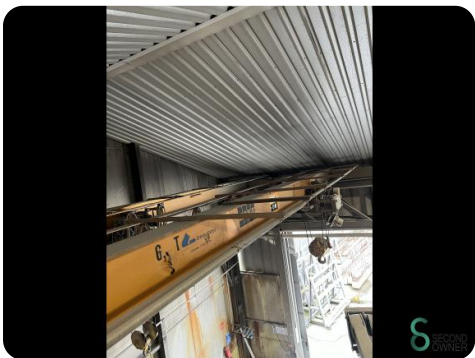

Overhead crane - Konecranes 6300kg

Overhead crane - Konecranes 6300kg

SEC.449

1990

Brand Konecranes

Model 6300kg

Year 1990

Specifications

Dimensions

Length

Width

Height

Weight

Havenweg 6
6603AS Wijchen

T: +31 6 57359756
E: Lukas@secondowner.com
W: <https://secondowner.com>