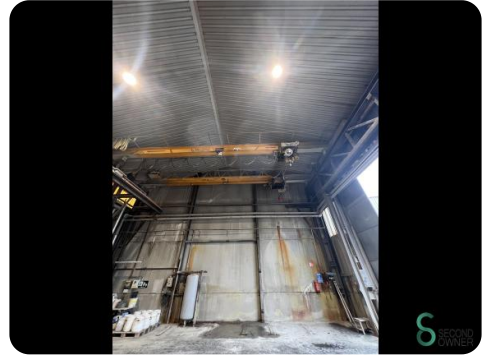

Overhead crane - Konecranes 6300kg

Overhead crane - Konecranes 6300kg

SEC.449

1990

Brand Konecranes

Model 6300kg

Year 1990

Specifications

Dimensions

Length

Width

Height

Weight

Havenweg 6
6603AS Wijchen

T: +31 6 57359756
E: Lukas@secondowner.com
W: <https://secondowner.com>