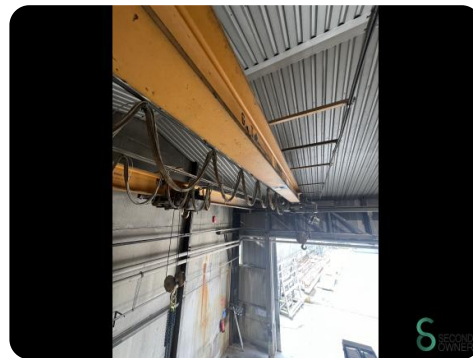

Overhead crane - Konecranes 6300kg

Overhead crane - Konecranes 6300kg

SEC.449

1990

Brand Konecranes

Model 6300kg

Year 1990

Specifications

Dimensions

Length

Width

Height

Weight

Havenweg 6
6603AS Wijchen

T: +31 6 57359756
E: Lukas@secondowner.com
W: <https://secondowner.com>