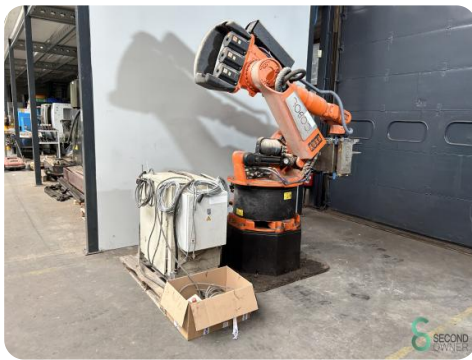

Robots - KUKA KR 150L 150SP/2

Robots - KUKA KR 150L 150SP/2

MET.1558

150kg

2001

Brand KUKA

Model KR 150L 150SP/2

Year 2001

Specifications

Number of axes 6

Load capacity 150kg

Dimensions

Length

Width

Height

Weight