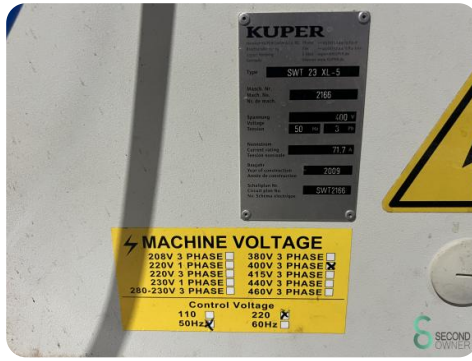

Havenweg 6
6603AS Wijchen

T: +31 6 57668226
E: Glenn@secondowner.com
W: <https://secondowner.com>