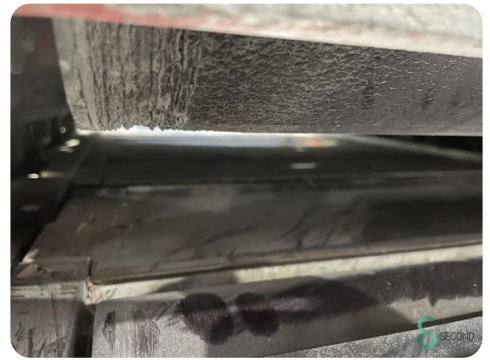

Dimensions

Length

Width

Height

Weight

Havenweg 6
6603AS Wijchen

T: +31 6 57668226
E: Glenn@secondowner.com
W: <https://secondowner.com>