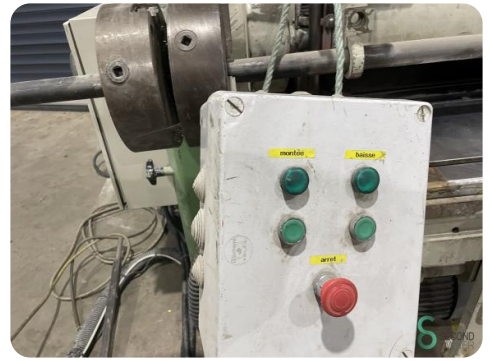

Dimensions

Length

Width

Height

Weight

Havenweg 6
6603AS Wijchen

T: +31 6 57668226
E: Glenn@secondowner.com
W: <https://secondowner.com>