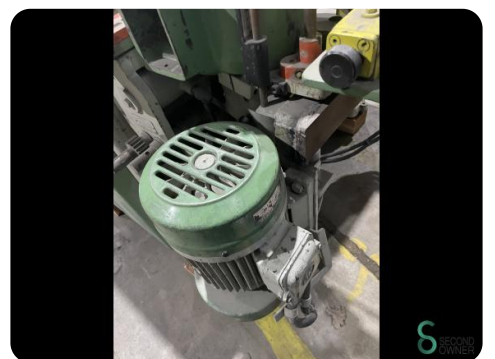

Wide planing machine / double-sided planer - kupfermühle Doin-Vuin 605

Wide planing machine / double-sided planer - kupfermühle Doin-Vuin 605

HOU.1350

1972

Brand kupfermühle
Model Doin-Vuin 605
Year 1972

Specifications

Dimensions

Length

Width

Height

Weight

Havenweg 6
6603AS Wijchen

T: +31 6 57668226
E: Glenn@secondowner.com
W: <https://secondowner.com>