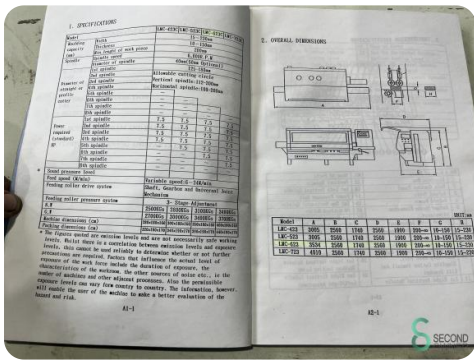

Four-sided planer - Leadermac Compact LMC 623C

Four-sided planer - Leadermac Compact LMC 623C

HOU.1732

2000

Brand	Leadermac
Model	Compact LMC 623C
Year	2000

Specifications

Dimensions

Length

Width

Height

Weight

Havenweg 6
6603AS Wijchen

T: +31 6 57668226
E: Glenn@secondowner.com
W: <https://secondowner.com>