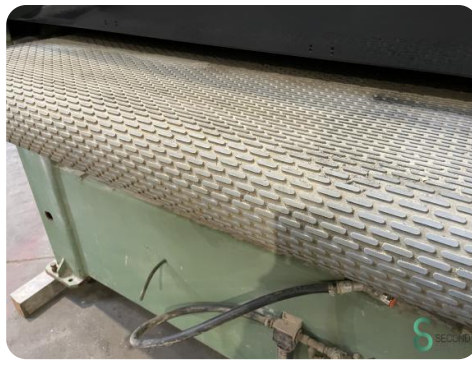

Havenweg 6
6603AS Wijchen

T: +31 6 57668226
E: Glenn@secondowner.com
W: <https://secondowner.com>