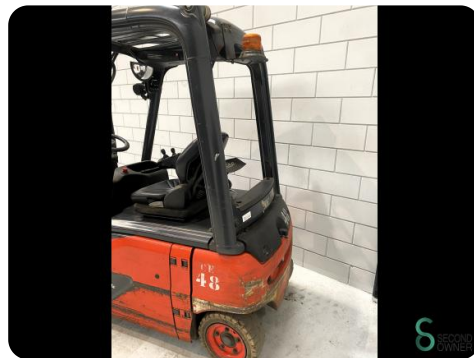

Havenweg 6
6603AS Wijchen

T: +31 6 11462913
E: Koen@secondowner.com
W: <https://secondowner.com>