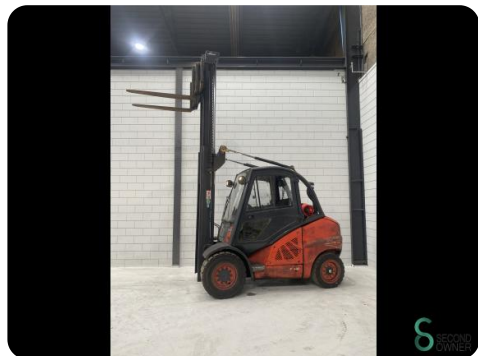

Forklift - Linde

Forklift - Linde

WKH.4320

LPG

3700mm

5000kg

12335

2009

Brand Linde

Model

Year 2009

Specifications

Drive	LPG
Overhead clearance	2750mm
Fork length	1200mm
Lifting capacity	5000kg
Mast	Duplex
Lifting height	3700mm

Dimensions

Length	3000
Width	1400
Height	2750
Weight	6905