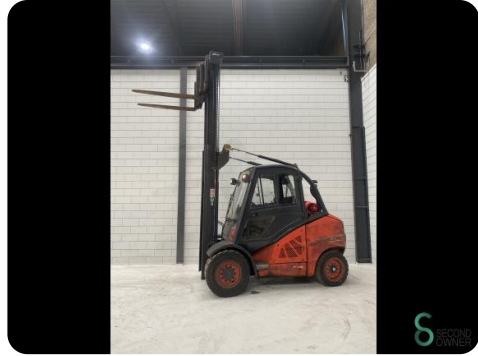

Forklift - Linde

Forklift - Linde

WKH.4320

LPG

3700mm

5000kg

12335

2009

Brand Linde

Model

Year 2009

Specifications

Drive	LPG
Overhead clearance	2750mm
Fork length	1200mm
Lifting capacity	5000kg
Mast	Duplex
Lifting height	3700mm

Dimensions

Length	3000
Width	1400
Height	2750
Weight	6905