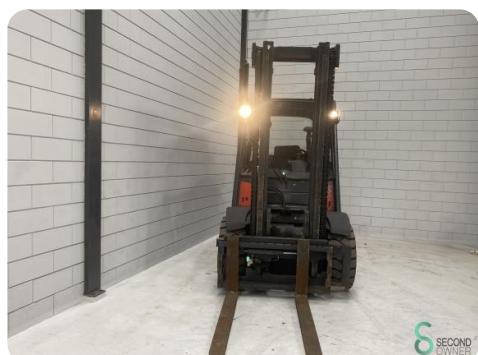

Forklift - Linde

Forklift - Linde

WKH.4320

LPG

3700mm

5000kg

12335

2009

Brand Linde

Model

Year 2009

Specifications

Drive	LPG
Overhead clearance	2750mm
Fork length	1200mm
Lifting capacity	5000kg
Mast	Duplex
Lifting height	3700mm

Dimensions

Length	3000
Width	1400
Height	2750
Weight	6905