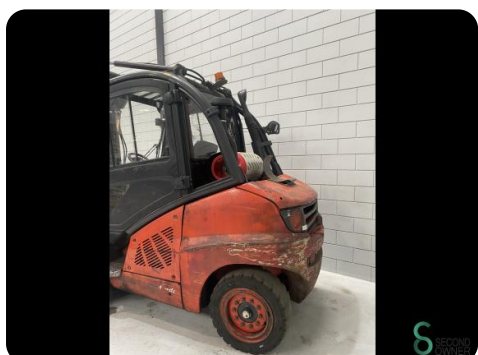

Forklift - Linde

Forklift - Linde

WKH.4320

LPG

3700mm

5000kg

12335

2009

Brand Linde

Model

Year 2009

Specifications

Drive	LPG
Overhead clearance	2750mm
Fork length	1200mm
Lifting capacity	5000kg
Mast	Duplex
Lifting height	3700mm

Dimensions

Length	3000
Width	1400
Height	2750
Weight	6905