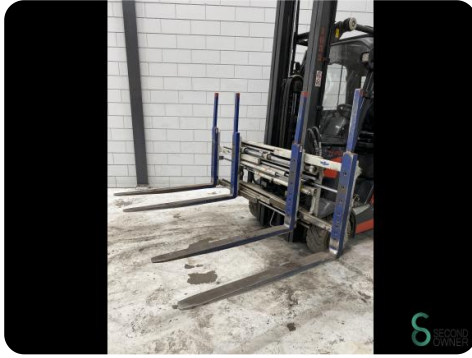

Forklift - Linde

Forklift - Linde

WKH.4650

LPG

6100mm

2000kg

21516

2017

Brand Linde

Model

Year 2017

Specifications

Drive	LPG
Options	Free-lift, Non-marking tires, Work lights, Full cabin
Free lift	2200mm
Maximum fork width	1960mm
Overhead clearance	2700mm
Attachment	Side-shift, Fork positioner

Dimensions

Length	2300
Width	1200
Height	2700
Weight	3570

Havenweg 6
6603AS Wijchen

T: +31 6 11462913
E: Koen@secondowner.com
W: <https://secondowner.com>