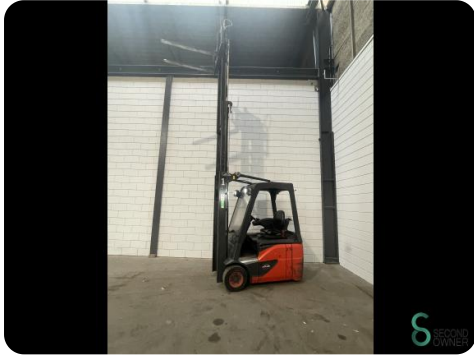

Forklift - Linde E14

Forklift - Linde E14

WKH.3731

Elektric

4600mm

1400kg

7628

2017

Brand Linde

Model E14

Year 2017

Specifications

Drive	Elektric
Battery voltage	48V
Options	Work lights, Free-lift
Free lift	1600mm
Overhead clearance	2100mm
Attachment	Side-shift

Dimensions

Length	1900
Width	1100
Height	2100
Weight	7628