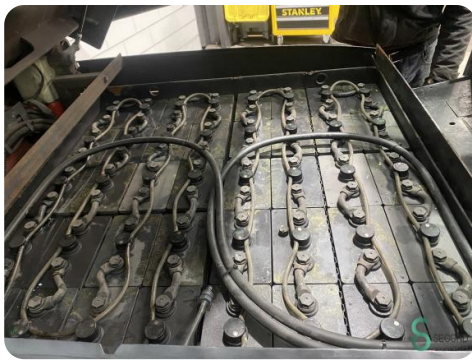

Model E50HL-01

Year 2013

Specifications

Battery voltage	80V
Options	Full cabin, Verwarming, Work lights
Maximum fork width	1320mm
Overhead clearance	2850mm
Attachment	Side-shift, Fork positioner
Fork length	2000mm

Dimensions

Length	2900
Width	1400
Height	2850
Weight	7782

Havenweg 6
6603AS Wijchen

T: +31 6 11462913
E: Koen@secondowner.com
W: <https://secondowner.com>