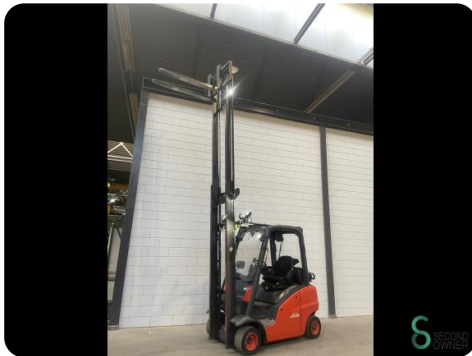

Forklift - Linde H20T

Forklift - Linde H20T

WKH.3397

2000kg

4600mm

2013

12375

LPG

Brand Linde

Model H20T

Year 2013

Specifications

Drive	LPG
Options	Camera, Work lights
Overhead clearance	2900mm
Attachment	Side-shift
Fork length	1150mm
Lifting capacity	2000kg

Dimensions

Length	2000
Width	1100
Height	2900
Weight	3350