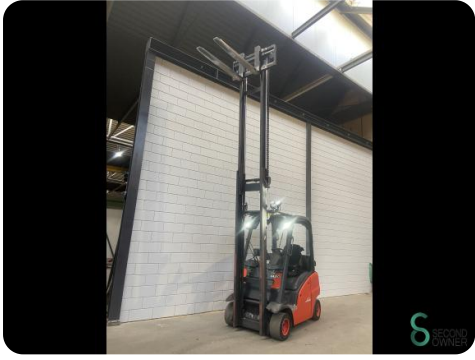

Forklift - Linde H20T

Forklift - Linde H20T

WKH.3397

LPG

4600mm

2000kg

12375

2013

Brand Linde

Model H20T

Year 2013

Specifications

Drive	LPG
Options	Camera, Work lights
Overhead clearance	2900mm
Attachment	Side-shift
Fork length	1150mm
Lifting capacity	2000kg

Dimensions

Length	2000
Width	1100
Height	2900
Weight	3350