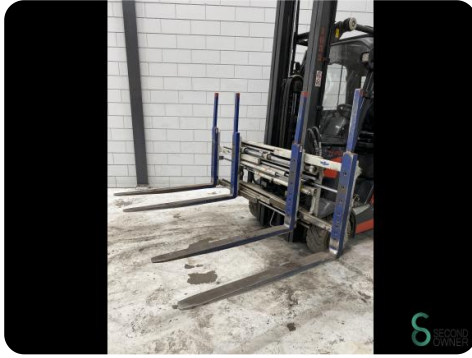

Forklift - Linde H20T

Forklift - Linde H20T

WKH.4650

LPG

6100mm

2000kg

21516

2017

Brand Linde

Model H20T

Year 2017

Specifications

Drive	LPG
Options	Free-lift, Non-marking tires, Work lights, Full cabin
Free lift	2200mm
Maximum fork width	1960mm
Overhead clearance	2700mm
Attachment	Side-shift, Fork positioner

Dimensions

Length	2300
Width	1200
Height	2700
Weight	3570

Havenweg 6
6603AS Wijchen

T: +31 6 11462913
E: Koen@secondowner.com
W: <https://secondowner.com>