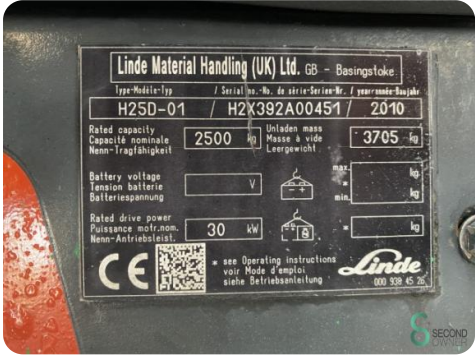

## Forklift - Linde H25D

WKH.2448

Diesel

4520mm

2500kg

17000

2010

**Brand** Linde

**Model** H25D

**Year** 2010

### Specifications

<b>Drive</b>	Diesel
<b>Motor brand</b>	Deutz
<b>Options</b>	Half cabin, Work lights
<b>Overhead clearance</b>	2890mm
<b>Attachment</b>	4th valve to fork carriage, Side-shift
<b>Fork length</b>	1150mm

### Dimensions

<b>Length</b>	2800
<b>Width</b>	1180
<b>Height</b>	2890
<b>Weight</b>	3705

Havenweg 6  
6603AS Wijchen

**T:** +31 6 11462913  
**E:** [Koen@secondowner.com](mailto:Koen@secondowner.com)  
**W:** <https://secondowner.com>