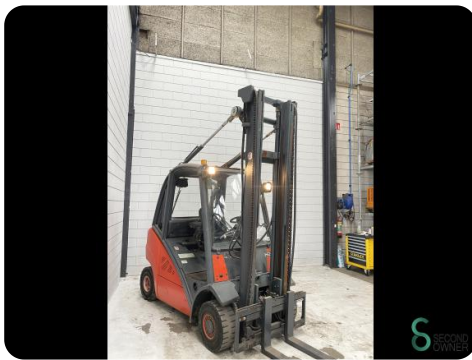

## Forklift - Linde H25D

## Forklift - Linde H25D

WKH.2448

Diesel

4520mm

2500kg

17000

2010

**Brand** Linde

### Specifications

<b>Drive</b>	Diesel
<b>Motor brand</b>	Deutz
<b>Options</b>	Half cabin, Work lights
<b>Overhead clearance</b>	2890mm
<b>Attachment</b>	4th valve to fork carriage, Side-shift
<b>Fork length</b>	1150mm

### Dimensions

<b>Length</b>	2800
<b>Width</b>	1180
<b>Height</b>	2890
<b>Weight</b>	3705

Havenweg 6  
6603AS Wijchen

**T:** +31 6 11462913  
**E:** [Koen@secondowner.com](mailto:Koen@secondowner.com)  
**W:** <https://secondowner.com>