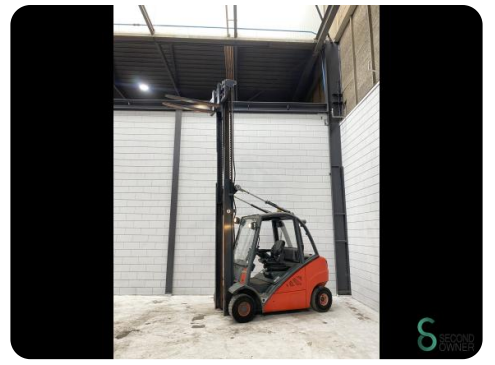

## Forklift - Linde H25D

## Forklift - Linde H25D

WKH.2448

Diesel

4520mm

2500kg

17000

2010

**Brand** Linde

### Specifications

<b>Drive</b>	Diesel
<b>Motor brand</b>	Deutz
<b>Options</b>	Half cabin, Work lights
<b>Overhead clearance</b>	2890mm
<b>Attachment</b>	4th valve to fork carriage, Side-shift
<b>Fork length</b>	1150mm

### Dimensions

<b>Length</b>	2800
<b>Width</b>	1180
<b>Height</b>	2890
<b>Weight</b>	3705

Havenweg 6  
6603AS Wijchen

**T:** +31 6 11462913  
**E:** [Koen@secondowner.com](mailto:Koen@secondowner.com)  
**W:** <https://secondowner.com>