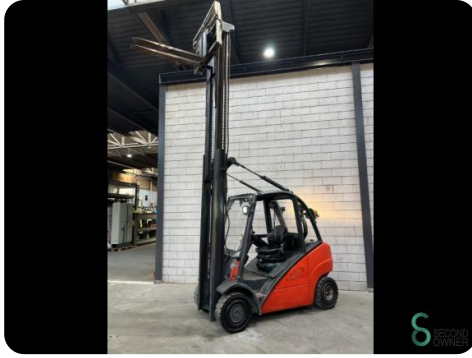

Forklift - Linde H25D

Forklift - Linde H25D

WKH.2447

Diesel

4500mm

2500kg

16600

2010

Brand Linde

Model H25D

Year 2010

Specifications

Drive	Diesel
Options	Half cabin, Work lights
Maximum fork width	1010mm
Overhead clearance	2900mm
Attachment	Fork positioner, Side-shift
Fork length	1200mm

Dimensions

Length	2750
Width	1200
Height	2900
Weight	3695

Havenweg 6
6603AS Wijchen

T: +31 6 11462913
E: Koen@secondowner.com
W: <https://secondowner.com>