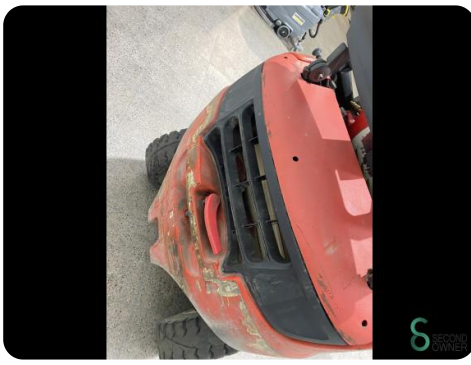

## Forklift - Linde H35T

WKH5.868

LPG

4400mm

3500kg

10906

2017

**Brand** Linde

### Specifications

|                               |  |
|-------------------------------|--|
| <b>Drive</b>                  | LPG                                    |
| <b>Inspection valid until</b> | 09.2025                                |
| <b>Options</b>                | Work lights, Verwarming, Full cabin    |
| <b>Maximum fork width</b>     | 900mm                                  |
| <b>Overhead clearance</b>     | 2850mm                                 |
| <b>Attachment</b>             | Side-shift, 4th valve to fork carriage |

### Dimensions

|               |      |
|---------------|------|
| <b>Length</b> | 3000 |
| <b>Width</b>  | 1300 |
| <b>Height</b> | 2850 |
| <b>Weight</b> | 5125 |

Havenweg 6  
 6603AS Wijchen

**T:** +31 6 11462913  
**E:** Koen@secondowner.com  
**W:** <https://secondowner.com>