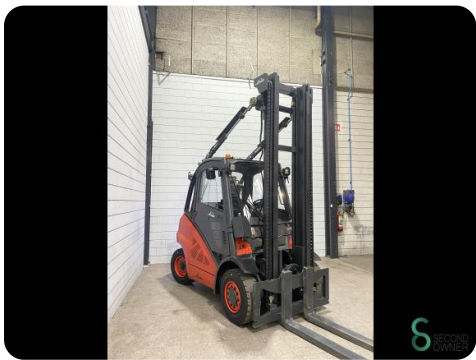

Forklift - Linde H40D

Forklift - Linde H40D

WKH5.809

Diesel

5000mm

4000kg

13726

2014

Brand Linde

Model H40D

Year 2014

Specifications

Drive	Diesel
Options	Work lights, Full cabin, Verwarming
Overhead clearance	3300mm
Attachment	3rd+4th valve to fork carriage
Fork length	1600mm
Lifting capacity	4000kg

Dimensions

Length	3000
Width	1450
Height	3300
Weight	6260

Havenweg 6
6603AS Wijchen

T: +31 6 11462913
E: Koen@secondowner.com
W: <https://secondowner.com>